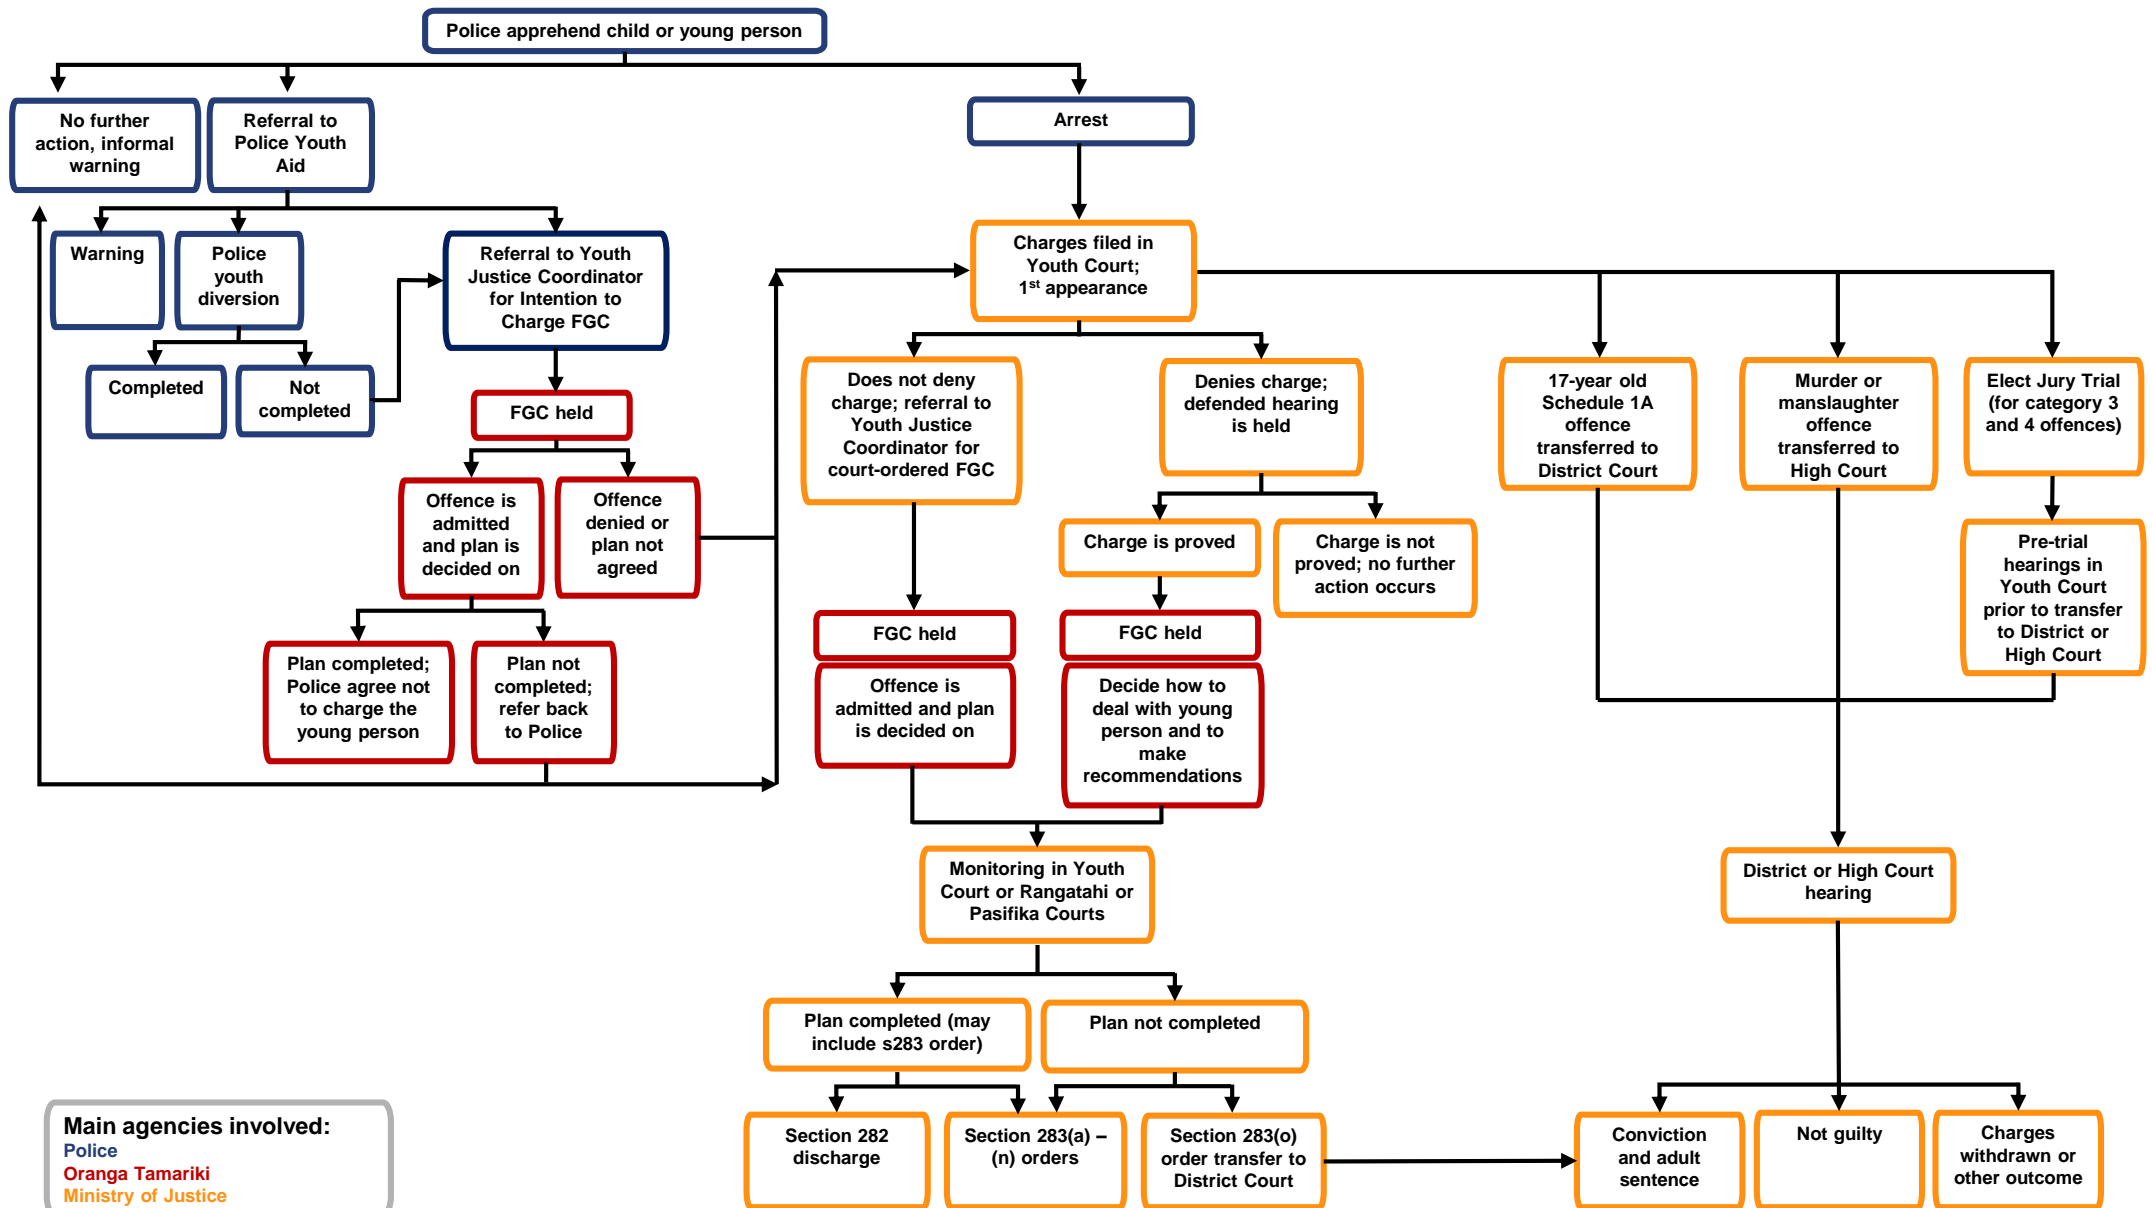

Pathways through the youth justice system

Main agencies involved:
 Police
 Oranga Tamariki
 Ministry of Justice

Note: charges can be withdrawn at any stage of the court process.